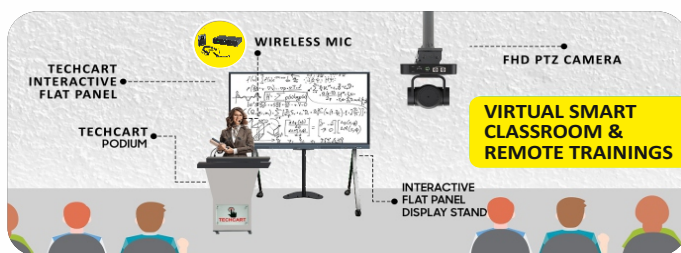

HYBRID CLASSROOM STUDIO SETUP