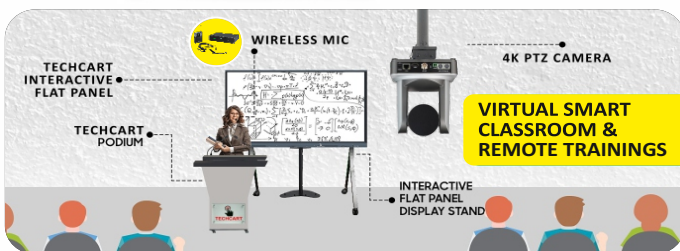

HYBRID CLASSROOM STUDIO SETUP