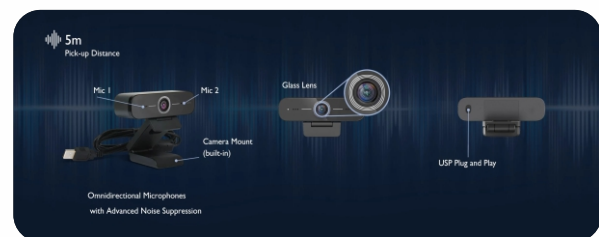

Best for

BOOK NOW

Online / Hybrid Classes / Video Conferencing / Live Streaming / Webcasting / Recording

VIDEO CONFERENCING

CAMERA FEATURES

TECHCART[®] AP-6000 AUDIO PODIUM

Key Features

- Built in 3 Subwoofers and 1 Tweeter 60 Watt
- Gooseneck Microphone
- LED Reading Lamp
- 1 Handheld and 1 Collar Microphone
- Built in Control Panel and 24V Phantom
- Smart and Robust Design
- 1 Aux Input Control
- Short Circuit Clipping and High Temp Protection