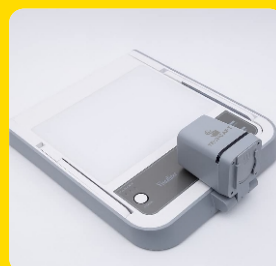

TECHCART®

Desktop Visualizer GK-9802

Key Features

- 8 Mega Pixels
- 10x Digital AI Zoom
- 32 Images Storage
- Auto Focus
- Double Side LED and Base Light
- Inputs - HDMI, VGA, Video, Audio (Opt)
- Outputs - HDMI, VGA, Video
- Remote Control and Touch Control Panel
- One Button Adjustment, Image Freezing
- Split Screen, Automatic White Balance

SPECIFICATIONS

Lens	22-26x Optical Zoom, 10x Digital AI Zoom, 8 Mega Pixels
Storage	32 Images
Focus	Automatic
Shooting Range	A4 and A3 Sizes
Light	Double Side LED Light, Base Light
Input	(Standard Version) VGA, 1 Video, 1 Audio (Optional) USB - 1 / (HD Version) VGA, 1 HDMI, 1 USB
Output	(Standard Version) VGA, 1 Video, 1 Audio (Optional) USB - 1 / (HD Version) VGA, 1 HDMI, 1 USB
Control	RS-232, USB
Definition	1200 TV Line
Net Weight	5KG
Gross Weight	6.5KG
Product Size	470x370x135mm (Closed) / 410x375x550mm (Opened)
Packaging Size	440x200x550mm
Control Mode	Remote Control
Digital Function	Mirror / Color - Black & White / Rotation / One Button Adjustment / Slit Screen / Image Freeze / Color Adjustment / Automatic WhiteBalance

Scan to Order

Best for Teaching / Smart Classes

BOOK NOW

Scan to Order