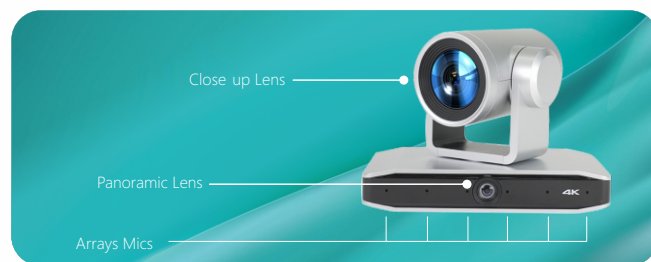

PANORAMIC + CLOSE UP LENS

CAMERA PARAMETER
Camera Lens : 4K Intelligence Dual lens
Effective Pixels : 851M, 16:9
Video Format : 3840x2160, 2592x1944, 2560x1440, 1920x1080, 1280x720, 1024x576, 960x540, 800x448, 640x360 320x176
Optical Lens : 12X Optical Zoom, f=3.4mm-40.3mm
View Angle : 7.6°~ 80.5°
Iris : F1.8-2.6
Digital Zoom : 15X
Low Illumination : 0.5 Lux (F 1.8, AGC ON)
DNR : 2D & 3D
White Balance : Auto / Manual / One Push / Specified Color Temperature
Focus : Auto / Manual / One Push
Video Adjustment : Brightness, Color, Saturation, Contrast, Sharpness, B/W mode, Gamma Curve
Video SNR : >55dB
Paranormic Lens : Fixed Focus
Iris : F2.0+5%
Focus : F=1.89mm

INTERFACE
Back Panel : HDMI, LAN, USB 3.0, A-In, RS232-In, DC 12V Power
Video Output : USB 3.0, HDMI, LAN
Video Compression : LAN - H.264, H.265, USB - H.265, MJPEG
Control Port : RS232 IN
Control Protocol : VISCA / Pelco-D / Pelco-P
Power Supply : HEC 3800 Socket (DC 12V)
Audio Input : Dual Channel 3.5mm Linear Input
Audio Output : HDMI, LAN, USB 3.0
Audio Compression : ACC, MP3, G.711A
Network Protocols : RTSP, RTMP, ONVIF, GB/T28181, VISCA OVER IP, IP VISCA, RTMPS, SRT, Support remote upgrade, Remote restarting and Remote reset
Power Adapter : Input - AC 110V-AC 220V
Output - DC 12V / 2.5 A

OTHER PARAMETER
Rotating Angle : Pan +110° Tilt - -30°-+30
Control Speed : Pan 0.1/s-100/s Tilt 0.1/s-70/s
Smart Framing : Group Framing, Face Detection
Voice Tracking : Voice Localization, Voice Tracking On/Off
Microphone : 6 Mics arrays with 6meters audio range
Product Dimensions : 220x114x159 mm (L x W x D)

Best for
Video Conferencing / Live Streaming /
Webcasting / Recording

BOOK NOW

Scan to Order