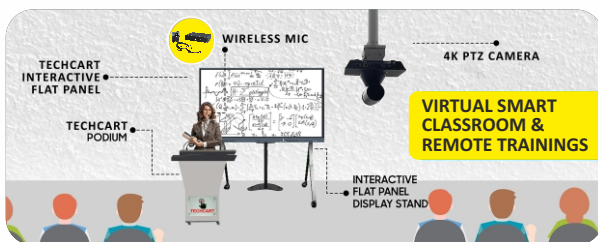

Best for

Online / Hybrid Classes / Video Conferencing / Live Streaming / Webcasting / Recording

BOOK NOW

Scan to Order

HYBRID CLASSROOM STUDIO SETUP

SMART CLASSROOM SETUP

TECHCART[®] TH2010 PRO FHD PTZ CAMERA