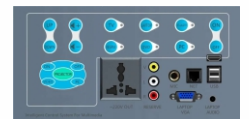

Best for Lecture / Conference Room

BOOK NOW

Scan to Order

DOCUMENT CAMERA

TOUCH MONITOR

MINI PC

AMPLIFIER WITH MIC

PODIUM CONTROLLER