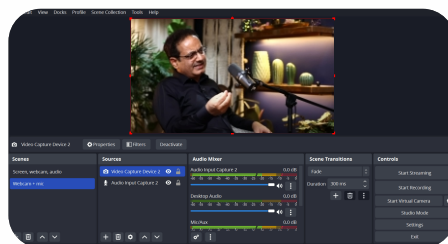

Soundproof Floor

Professional Lighting

BOOK NOW

Soundproof Acoustic

Podcast Microphones

Modern Way 1 Camera

OBS Setting

Traditional Way 3 Camera