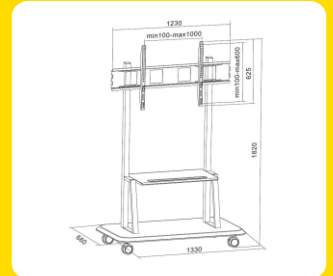

TECHCART®

Floor Stand

Floor Stand

Key Features

- Interactive Panel / TV Size 55" - 110"
- Strong heavy duty material
- Loading Capacity 120 Kgs
- Laptop / Camera VC Shelf Yes
- TV Height Adjustable
- Swivel Base 4 Wheels for Easy Movement

TECHNICAL SPECIFICATION

TV Size Support	55" to 110"
Load Capacity	120KG
Shelf	Yes
Height Adjustable	Yes
Lockable Caster wheels	Yes
Wheel Lock	Yes
360 Swivel Caster Wheels	Yes
Product Size	1330 x 660 x 1820 mm
VESA Supported	900 x 600

Scan to Order

Best for
Interactive Flat Panel Display

BOOK NOW

Scan to Order