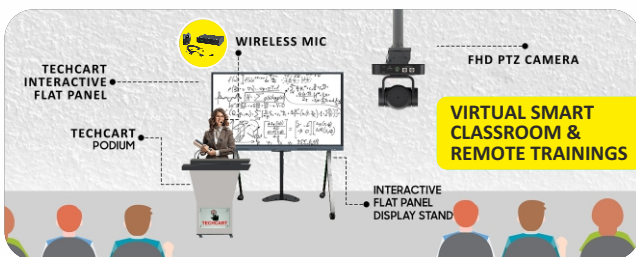

Best for

**Online / Hybrid Classes / Video Conferencing /
Live Streaming / Webcasting / Recording**

BOOK NOW

Scan to Order

HYBRID CLASSROOM STUDIO SETUP

SMART CLASSROOM SETUP

TECHCART®

TH 490 4K PTZ CAMERA