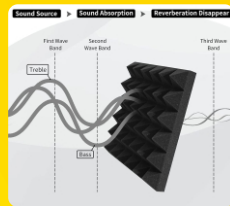

Scan to Order

Best for
Interactive Flat Panel Display

BOOK NOW

Scan to Order

TECHCART®

Podcast Studio

Features of Podcast Studio Setup

- Professional Studio Setup
- Easy to Use
- Spacious & Comfortable
- Professionally Equipped
- Budget-friendly Option
- Soundproof Room
- Soundproof Wall Layer
- Soundproof Ceiling and Floor
- Professional Acoustic Interior
- Superior Sound Quality
- Live Stream Podcast on Multiple platform at the same time