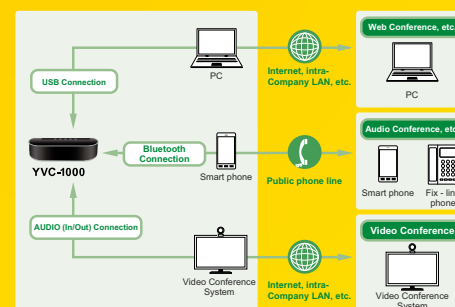

GENERAL
Interface : Control unit USB 2.0 High Speed, Bluetooth, Audio Input/Output terminal (stereo RCA pin), External speaker terminal (RCA pin) x2 Power terminal, Microphone terminal Microphone Input/Output terminals
Power consumption : 20W (One Connected Microphone) 35W (Five Connected Microphones)
Radio Interface : FCC (Part 15B) Class A, ICES-003 standard
Operating environment : Temperature - 0 to 40 C Humidity - 20 to 85%
Dimensions : Control unit (WxHxD) 332x95x165 mm Microphone (WxHxD) 136x36x136 mm
Weight : Control unit 1.8 Kg Microphone 0.4 Kg
Power source : 120V (60Hz)
Support OS : Windows 10, Windows 11, USB 2.0, USB 3.0 or later
Bluetooth : Version 2.1 + EDR Maximum distance 10m
NFC : Compatible to Android devices
Accessories : Power cable 3m, USB cable 5m, Microphone cable 5m, Quick Start Guide

AUDIO
Microphone : Unidirectional microphones x 3
Speaker : Full-range x 1
Volume : 95dB (0.5 m)
Frequency Bandwidth : 100 Hz to 20,000 Hz (For Souch Pickup and Playback)
Signal Processing : Adaptive echo canceller, Noise reduction, Auto tracking, Auto gain control, dereverberation, Auto room EQ, Auto audio tuning