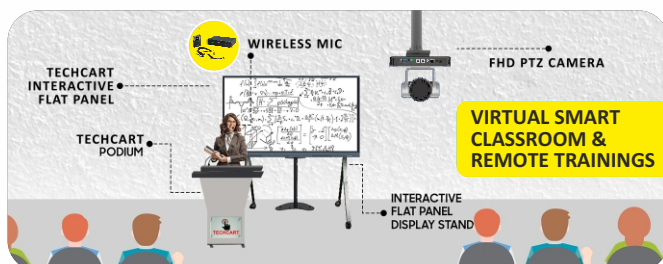

PTZ PARAMETER

Pan / Tilt Rotation : -170°+170°, -30°+ 90°
Pan / Tilt Controller Speed : 0.1~60 Second, 0.1~30 Second
Present Speed : Pan-60-Second, Tilt-30-Second
Present Numbers : 255 Presets (10 Presets on IR Remote)

Best for Online / Hybrid Classes

BOOK NOW

HYBRID CLASSROOM STUDIO SETUP