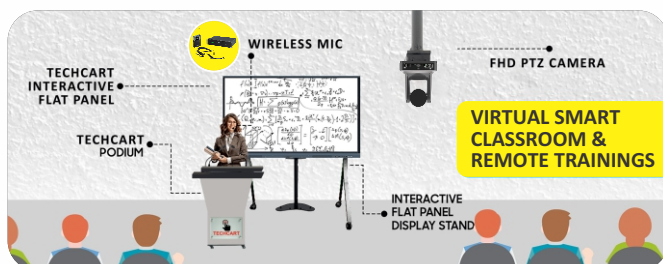

HYBRID CLASSROOM STUDIO SETUP