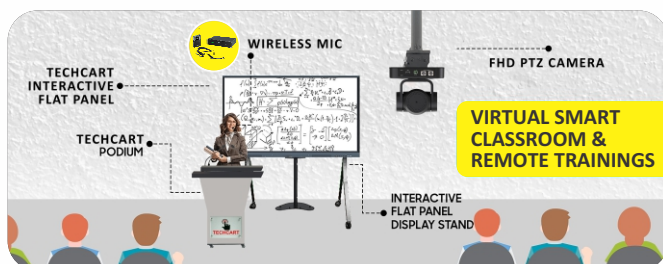

PTZ PARAMETER

Pan / Tilt Rotation : -170°+170°, -30°+ 90°
Pan / Tilt Controller Speed : 0.1-60 Second, 0.1-30 Second
Present Speed : Pan-60-Second, Tilt-30-Second
Present Numbers : 255 Presets (10 Presets on IR Remote)

Best for Online / Hybrid Classes

BOOK NOW

HYBRID CLASSROOM STUDIO SETUP