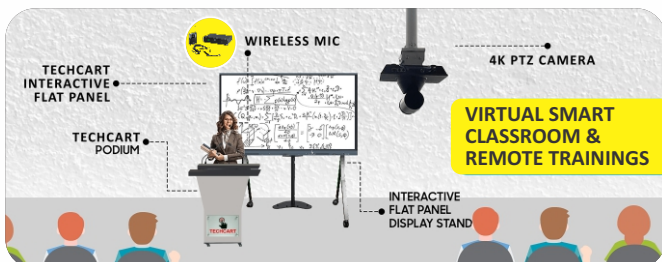

HYBRID CLASSROOM STUDIO SETUP