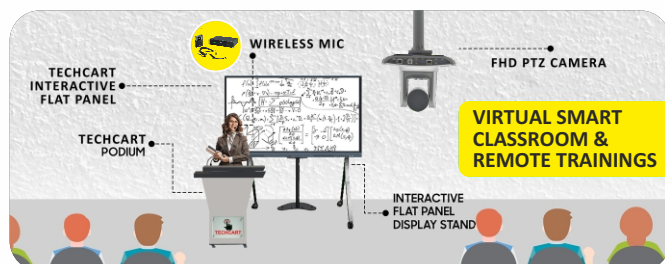

TECHCART[®]

TC 100T

FHD PTZ CAMERA

Key Features

- FULL HD (1920 x 1080)@60fps
- 20X Optical Zoom
- AI Intelligence Auto-Tracking
- Leading Auto Focus Technology
- Low Noise and High SNR 2D/3D
- Gravity Sensor
- USB 2, HDMI, SDI, LAN, RS232, AUDIO PIN
- Multiple Presets (10 Presets by Remote)

1080P
FULL HD

HYBRID CLASSROOM STUDIO SETUP

SMART CLASSROOM SETUP

CAMERA PARAMETER

Image Sensor : 1/2.8 Inch High Quality CMOS Sensor
Effective Pixels : 2.07 MP, 16:9
Video Format : 1920x1080P @60fps/25fps, 1280x720P @60fps/25fps, 1024x576P @60fps/25fps, 960x540P @60fps/25fps, 800x448P @60fps/25fps, 640x360P @60fps/25fps, 320x176P @60fps/25fps
Optical Lens : 20X Optical Zoom, f=5.5mm-110mm
View Angle : 3.3°~ 54.7°
Iris : F1.6-3.5
Digital Zoom : 10X
Low Illumination : 0.5 Lux (F1.8, AGC ON)
DNR : 2D & 3D DNR
White Balance : Auto / Manual / One Push / 3000K / 3500K / 4000K / 4500K / 5000K / 5500K / 6000K / 6500K / 7000K
Focus : Auto / Manual / One Push
Electronic Shutter : Auto / Manual
BLC : On / OFF
WDR : OFF / Dynamic Level Adjustment
Video Adjustment : Brightness, Color, Saturation, Contrast, Sharpness, B/W mode, Gamma Curve
SNR : >55dB

INTERFACE & PROTOCOLS

Video Output : USB 3.0
Video Compression : H.265, H.264, MJPG
Control Port : RS232 IN & OUT, RS485
Control Protocol : VISCA / Pelco-D / Pelco-P
Power Supply : HEC 3800 Outlet (DC 12V)