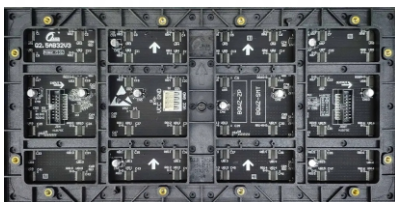

## Key Features

- 4K Ultra HD Resolution ( 3840 x 2160 )
- Pixel Pitch : 2.5mm
- Brightness : 500 Nits
- Cable-less Signal Transmission & Power Docking
- Running Time 24/7 Hours
- LED Type : SDM 3 in 1 LED
- LED Refresh Rate : 3840 Hz or higher

### SPECIFICATIONS

Diagonal Size of Video wall (Inches)	216" (Only The specific size is required)
Aspect Ratio	16:9
Pixel Pitch of Video Wall	2,5 mm or lower
Environment	Indoor
Size	4,8 x 2,7 m ( No deviation is allowed matching the resolution)
Video wall Resolution Required	1920 x 1080 or better
HDR Compatibility	HDR 10+. Should Support HDR for than 4K resolution also
The Depth of Videowall and Frame after installation	100 mm or lower
LED Type	SMD 3 in 1 LED
Pixel Configuration	RGB LED
LED Configuration	1 Red, 1 Green, 1 Blue
Brightness	>500 Nits
Bit Depth	16 bit
Contrast Ratio	5,000 :1
Viewing Angle Horizontal	150 Degree
Viewing Angle Vertical	150 Degree
Frame Rate	60Hz and Above
LED Refresh Rate	3840 Hz or higher
Life Span (Hrs.)	100000
Run Time Duty Cycle	24x7
Acoustic noise	Fan less Operation
Operating Temperature	Zero to 40 Degree Plus
Line Voltage Temperature	230 Volts AC @50 Hz
Signal Transmission Distance	CAT/ Fiber cable:100m;
Power Consumption - Max	350 (W/m <sup>2</sup> ) or Less
<b>Other Essential Modules which have to accompany Video Wall</b>	
Fixed Wall Mount	Suitable wall mount from same OEM for the LED Video wall to be provided
Maintenance Feature	Quick Swap Features with auto color calibration
Cables and Connectors	All accessories, cables and connectors, rack etc
Certificates	BIS, CE, FCC & UL
Spare Cabinets	One spare cabinet to be supplied as back-up
LED Controller	From Same OEM
Control Ports	RJ-45, RS-232 & USB
Video Input Type	HDMI 2.0 (w/ HDCP 2.2) X 2 / Display Port X 1
Outputs	RJ45/Fibre Optics
Resolution	4K
Output	HD Base T/ Fiber
Signal & Power Cables	Required
Compliance	HDCP
Ethernet Port	Minimum 1 Giga Bit Lan
Signage Player	YES
Certificates	BIS, CE, FCC & UL
Warranty	3 Years Onsite