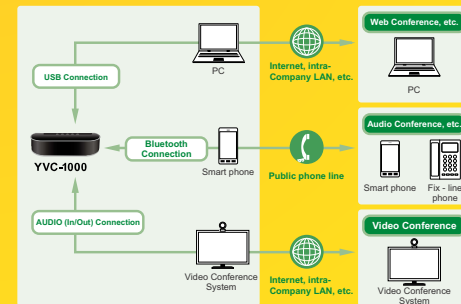

GENERAL
Interface : Control unit USB 2.0 High Speed, Bluetooth, Audio Input/Output terminal (stereo RCA pin), External speaker terminal (RCA pin) x2 Power terminal, Microphone terminal Microphone Input/Output terminals
Power consumption : 20W (One Connected Microphone) 35W (Five Connected Microphones)
Radio Interface : FCC (Part 15B) Class A, ICES-003 standard
Operating environment : Temperature - 0 to 40 C Humidity - 20 to 85%
Dimensions : Control unit (WxHxD) 332x95x165 mm Microphone (WxHxD) 136x36x136 mm
Weight : Control unit 1.8 Kg Microphone 0.4 Kg
Power source : 120V (60Hz)
Support OS : Windows 10, Windows 11, USB 2.0, USB 3.0 or later
Bluetooth : Version 2.1 + EDR Maximum distance 10m
NFC : Compatible to Android devices
Accessories : Power cable 3m, USB cable 5m, Microphone cable 5m, Quick Start Guide

AUDIO
Microphone : Unidirectional microphones x 3
Speaker : Full-range x 1
Volume : 95dB (0.5 m)
Frequency Bandwidth : 100 Hz to 20,000 Hz (For Souch Pickup and Playback)
Signal Processing : Adaptive echo canceller, Noise reduction, Auto tracking, Auto gain control, dereverberation, Auto room EQ, Auto audio tuning