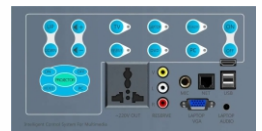

PODIUM CONTROLLER