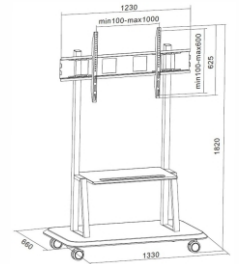

TEHCART®

Floor Stand

Floor Stand

Key Features

- Interactive Panel / TV Size 55" - 110"
- Strong heavy duty material
- Loading Capacity 110 Kgs
- Laptop / Camera VC Shelf Yes
- TV Height Adjustable
- With Lockable caster wheels, Wheel lock Yes
- High grade cold rolled steel
- Product Size : 1330 x 660 x 1820mm
- Universal VESA worldwide standard : 900 x 600
- Heavy-duty 360° swivel casters
- Strong heavy duty model to make sure your LED TV lies in safe hands

Scan to Order

Best for
Interactive Flat Panel Display

BOOK NOW