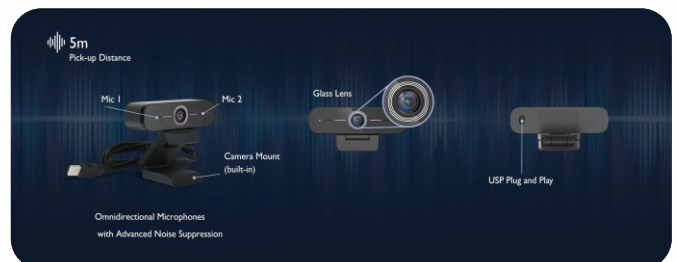

CAMERA FEATURES