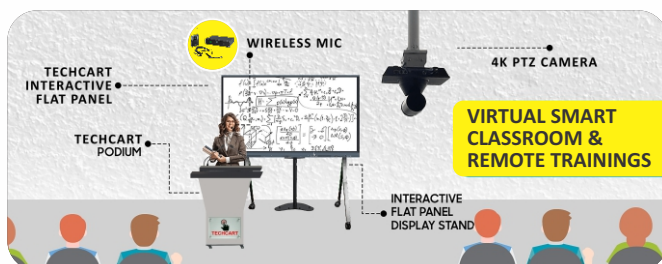

**Best for
Online / Hybrid Classes**

BOOK NOW

HYBRID CLASSROOM STUDIO SETUP

SMART CLASSROOM SETUP

TEHCART®

TH2010 PRO FHD PTZ CAMERA

Key Features

- FULL HD (1920 x 1080)@30fps
- 10X Optical Zoom
- Leading Auto Focus Technology
- Low Noise and High SNR
- Multiple Control Protocols
- USB 3.0
- Low Power Sleep Function
- Multiple Presets (10 Presets by Remote)